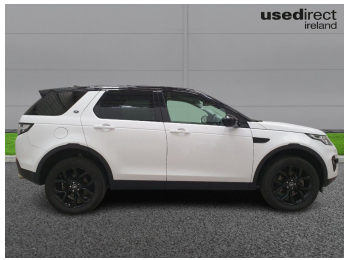

Finance & Warranty

usedirect
ireland

2019 Land Rover Discovery Sport 2.0 eD4 150PS SE 29

€43,999

Overview

| | |
|-----------------|-----------|
| Mileage | 30,818 km |
| Fuel Type | Diesel |
| Engine Size | 2 l |
| Bodystyle | SUV |
| Transmission | Manual |
| Exterior Colour | White |
| Previous Owners | 1 |
| Registration | 191D26810 |